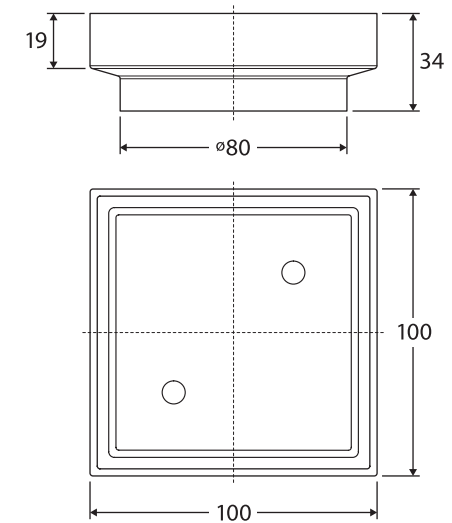

Square TILE BED FLOOR WASTE

Features

- 80 mm outlet
- Made from solid brass
- Electroplated finish

Available in

Matte Black
TIW80B

Cleaning & Care

- Regularly clean with mild soapy water using a microfibre cloth.
- In highly polluted or coastal locations, we recommend cleaning 2-3 times per week.
- Do not use harsh detergents, bleach, cream cleaners or citrus based cleaners. These substances are abrasive and will damage the surface.
- Do not use undue pressure and wipe in one direction only.

While we aim to ensure specifications are correct at the time of publication, Fienza reserves the right to make modifications without prior notice. Physical colour may vary from image shown. All measurements are shown in millimetres. Always use physical product measurements for mark-ups and roughing-in as the technical drawing may differ from actual product received.